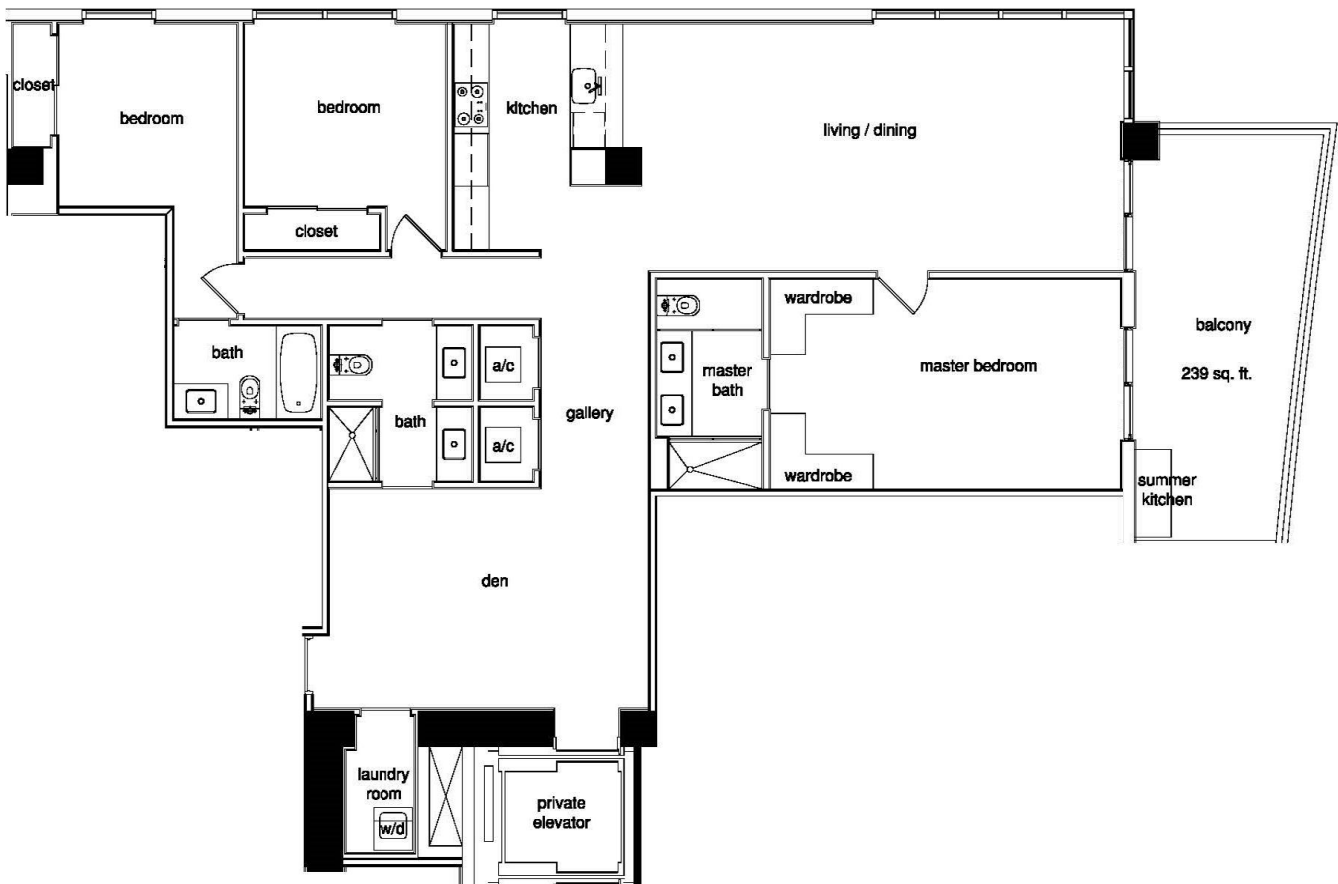

1010 Brickell

Miami, Florida

unit 'A'
total area: 2,148 sq. ft.

Unit 'A' floor plan

The Sieger Suarez Architectural Partnership