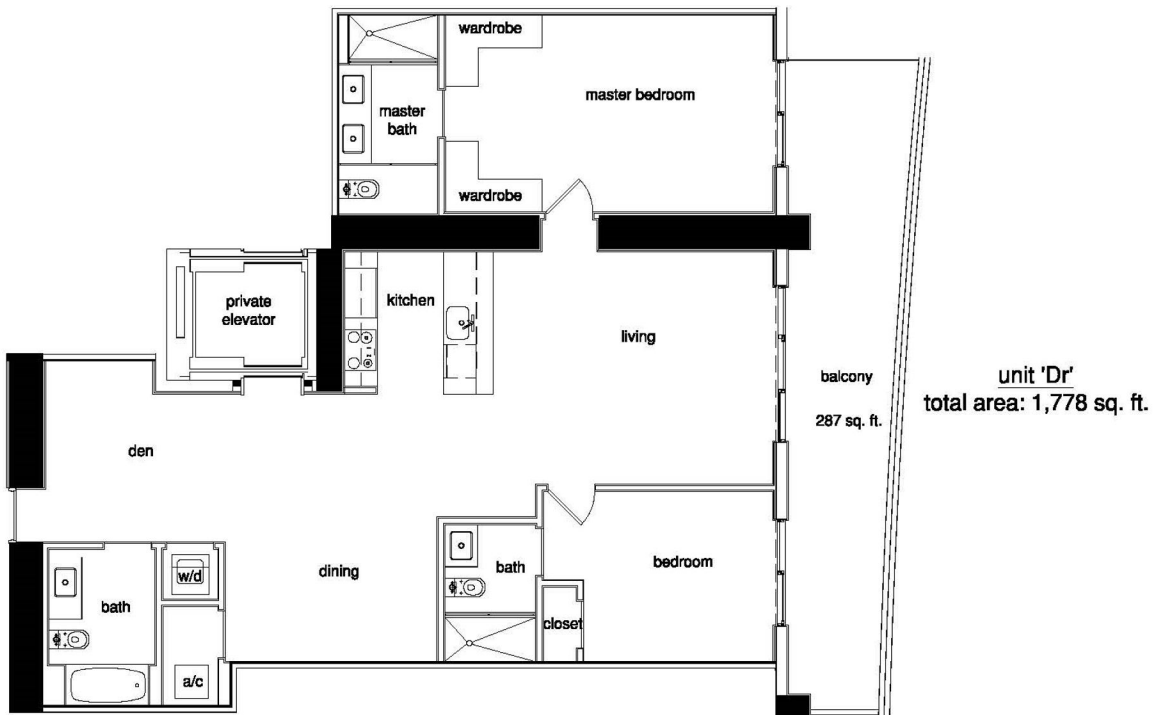

1010 Brickell

Miami, Florida

Unit 'Dr' floor plan

The Sieger Suarez Architectural Partnership