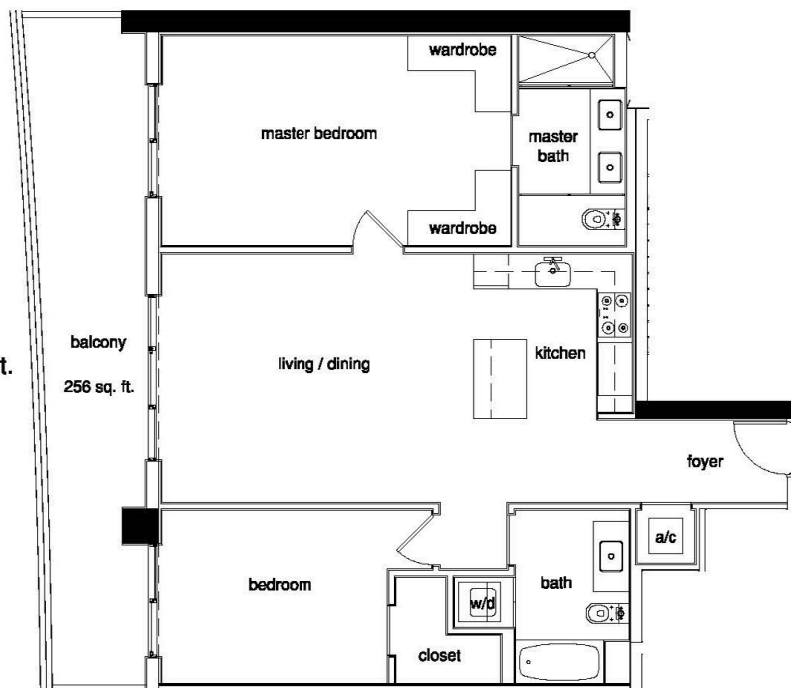

# 1010 Brickell

Miami, Florida

unit 'F'  
total area: 1,404 sq. ft.

Unit 'F' floor plan

The Sieger Suarez Architectural Partnership