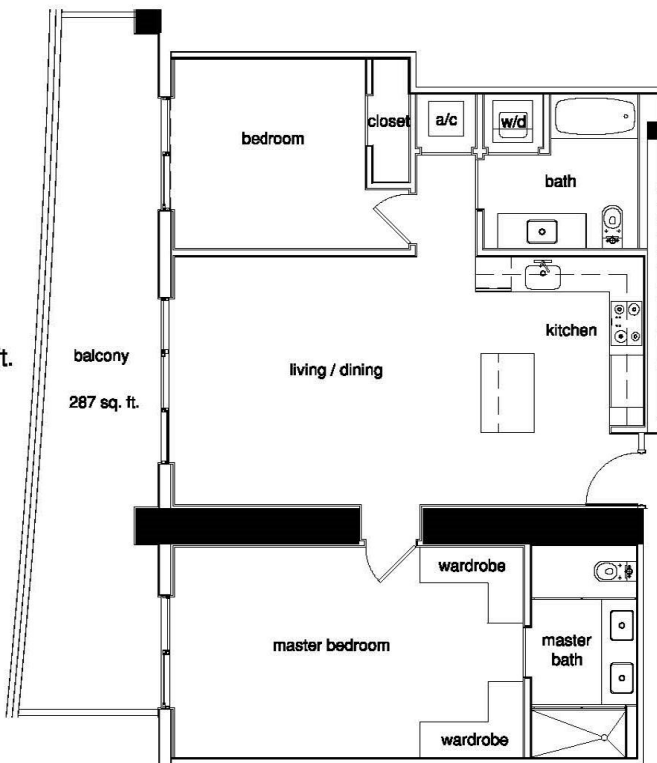

1010 Brickell

Miami, Florida

unit 'G'
total area: 1,385 sq. ft.

Unit 'G' floor plan

The Sieger Suarez Architectural Partnership