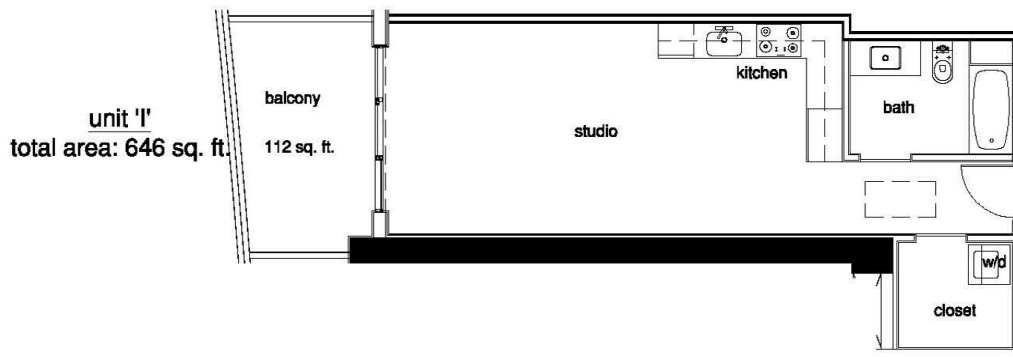

# 1010 Brickell

Miami, Florida

Unit 'I' floor plan

The Sieger Suarez Architectural Partnership