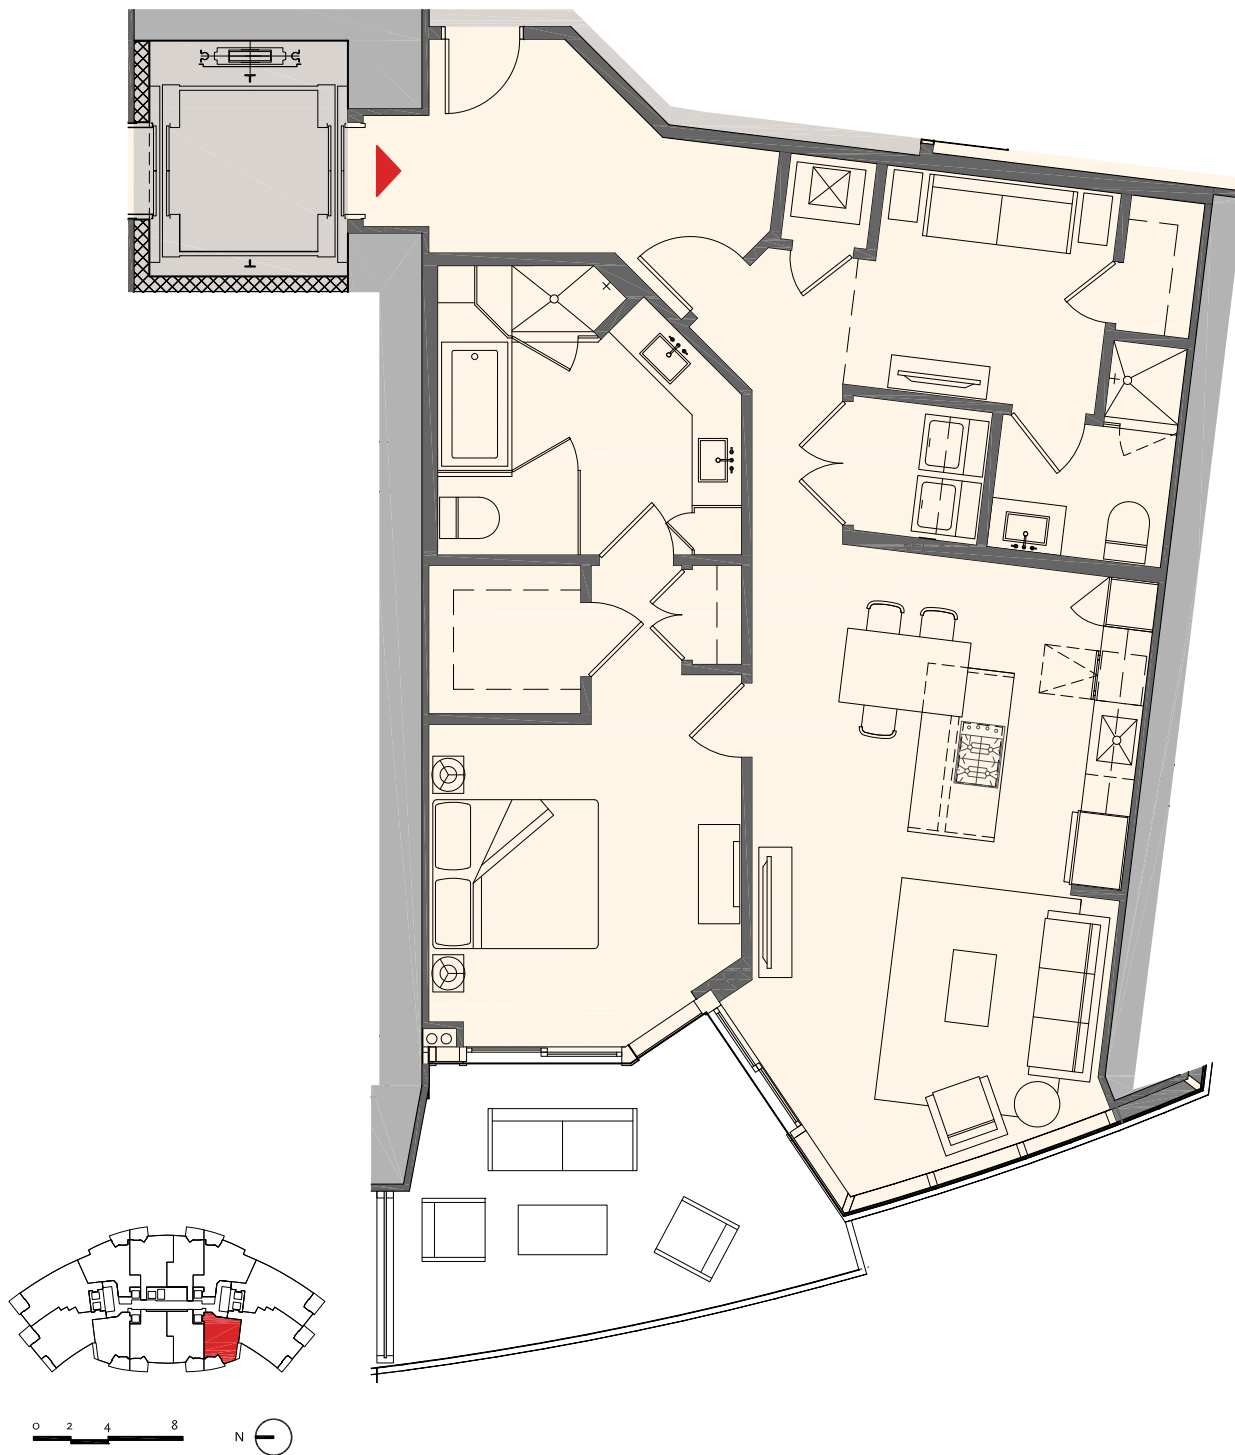

PARAMOUNT

MIAMI WORLDCENTER

Residence A2

1 Bedroom + Den | 2 Bath

Interior:	1,294 sq. ft.	120 m ²
Outdoor:	197 sq. ft.	18 m ²
Total:	1,491 sq. ft.	138 m ²

These drawings are conceptual only and are for the convenience of reference. They should not be relied upon as representations, express or implied, of the final detail of the residences. Units shown are examples of unit types and may not depict actual units. Stated square footages are ranges for a particular unit type and are measured to the exterior boundaries of the exterior walls and the centerline of interior demising walls and in fact vary from the area that would be determined by using the description and definition of the "Unit" set forth in the Declaration (which generally only includes the interior airspace between the perimeter walls and excludes interior structural components).