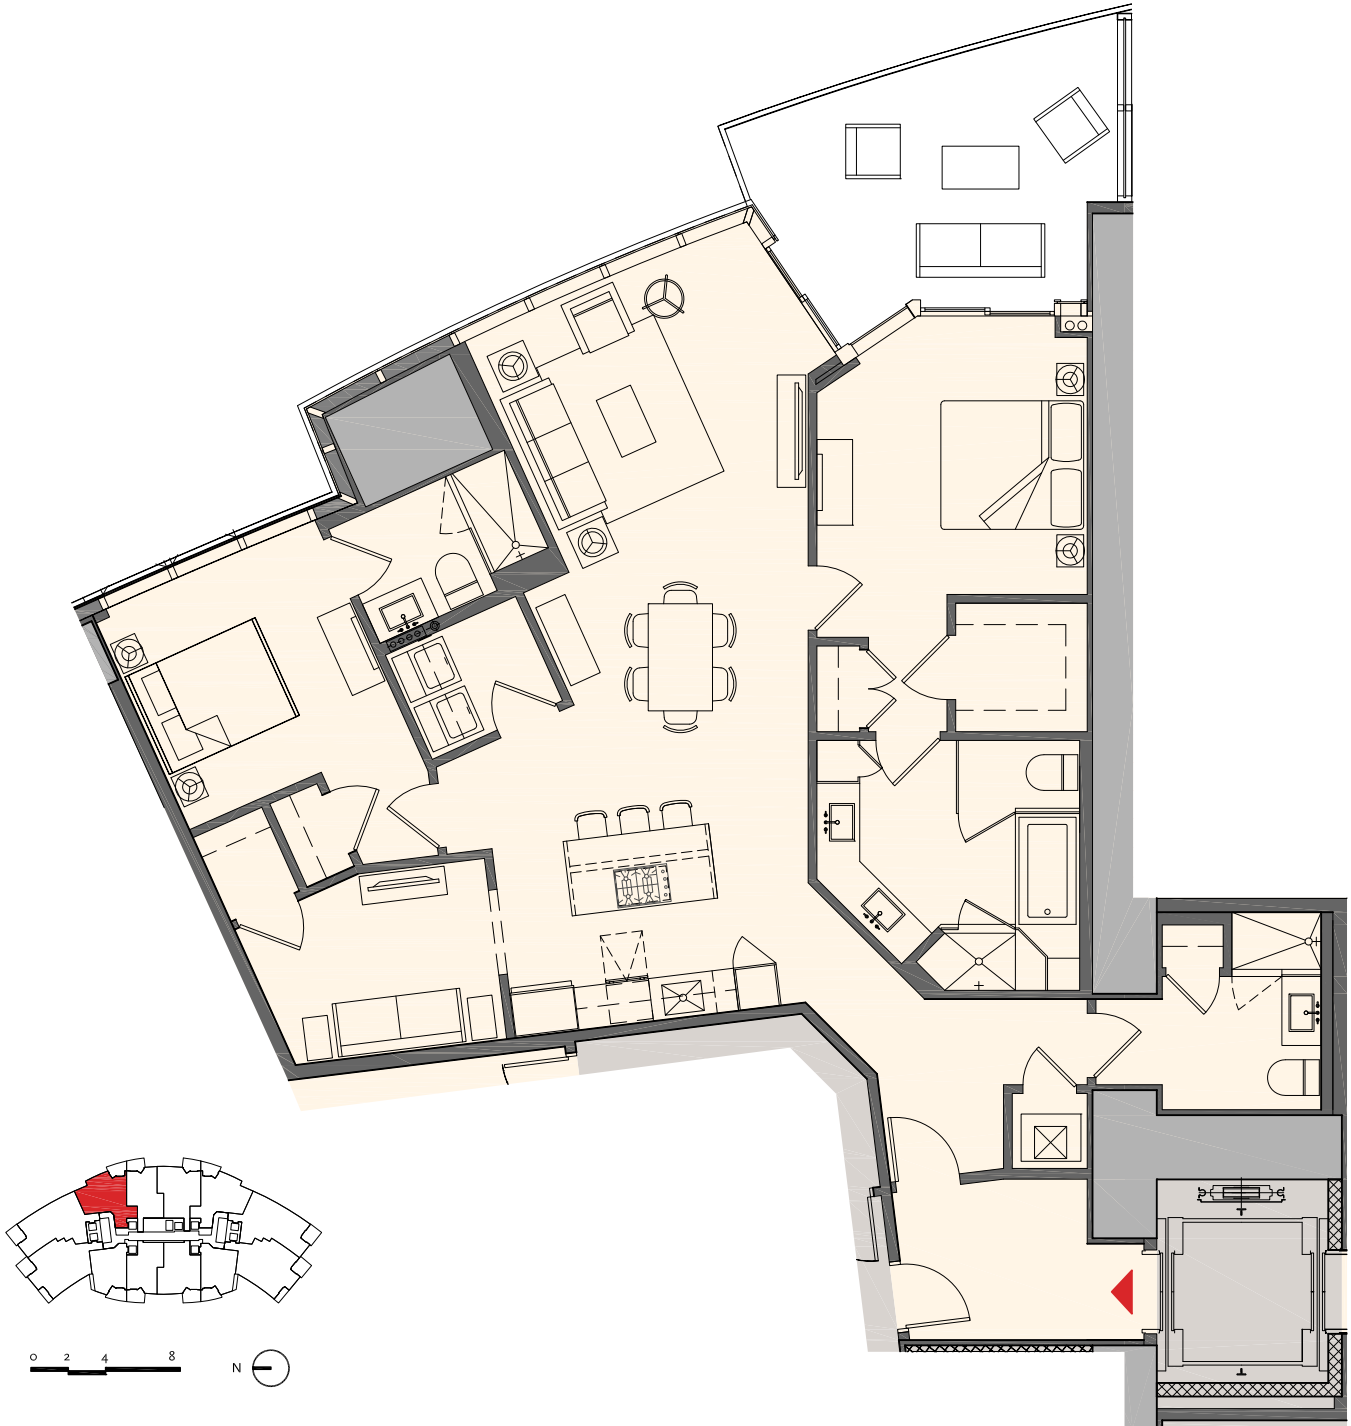

Residence D1

2 Bedroom + Den | 3 Bath

Interior:	1,753 sq. ft.	163 m <sup>2</sup>
Outdoor:	199 sq. ft.	18 m <sup>2</sup>
Total:	1,952 sq. ft.	181 m <sup>2</sup>

These drawings are conceptual only and are for the convenience of reference. They should not be relied upon as representations, express or implied, of the final detail of the residences. Units shown are examples of unit types and may not depict actual units. Stated square footages are ranges for a particular unit type and are measured to the exterior boundaries of the exterior walls and the centerline of interior demising walls and in fact vary from the area that would be determined by using the description and definition of the "Unit" set forth in the Declaration (which generally only includes the interior airspace between the perimeter walls and excludes interior structural components).